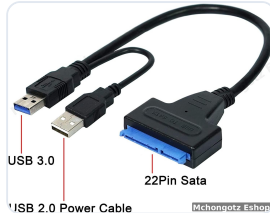

- Usage Type: Data Transfer, Backup, Drive Testing & Recovery
- Best Use: Laptop HDD / SSD Access and Upgrade Work

PRODUCT IMAGES (8)

READY TO ORDER?

Get yours today — fast delivery across Tanzania.

Visit our shop, call us, or order online at mchongotz.co.tz. Backed by warranty for your peace of mind.

TZS 20,000 **-33%**

CONTACT & FIND US

- LOCATION
  Dar es Salaam, Tanzania
- PHONE
  +255738050165 • +255658157565
- EMAIL
  info@mchongotz.co.tz
- WEBSITE
  mchongotz.co.tz