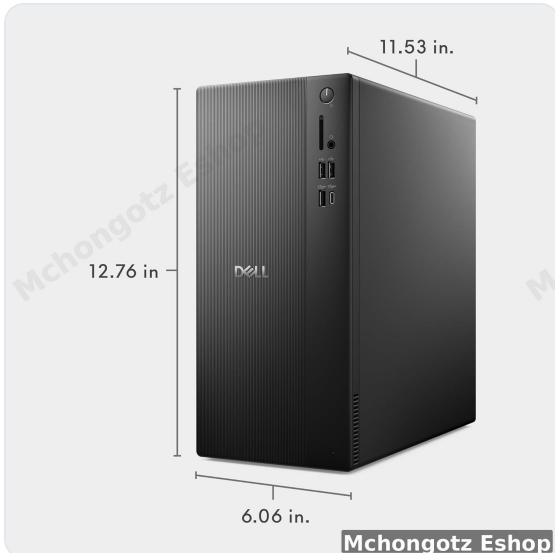

Dell OptiPlex 7020 Core i5 14th Gen | 8GB RAM | 512GB SSD | Desktop CPU Price in Tanzania

Desktops • Dell • Model: OptiPlex 7020

PRODUCT DATASHEET

04 June 2026

✓ In Stock

✓ Warranty

TZS 2,000,000

TZS 1,830,000

SAVE 9%

TECHNICAL SPECIFICATIONS

PROCESSOR	Intel Core i51
RAM	8 GB
STORAGE	512 GB SSD
OPERATING SYSTEM	DOS (No OS Installed)
CONDITION	New

KEY FEATURES

Office Ready

SSD Storage

Core i5 Performance

Enterprise Reliability

Business Desktop

Upgrade Ready

PRODUCT DESCRIPTION

- Need a reliable desktop built for professional work and long-term use? The Dell OptiPlex 7020 is designed for business environments that demand stability and performance.
- Powered by Intel Core i5 14th Generation processor, it delivers smooth performance for office work, multitasking, and daily operations.
- 8GB RAM and fast 512GB SSD ensure quick startup, efficient workflow, and consistent performance.
- CPU only (no monitor included) — gives you flexibility to choose your preferred display setup.
- OptiPlex series is known for durability, reliability, and long-term business use — trusted in offices worldwide.
- Ideal for companies, offices, and professionals who need a dependable system for daily operations.
- Clean, professional design fits perfectly in office environments.
- ⚠ Not built for gaming or heavy graphics work — focused on business performance.
- ☑ Advantage: Business-class reliability + modern performance = dependable workstation for serious use.