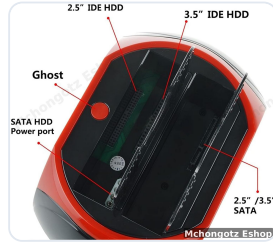

READY TO ORDER?

Get yours today — fast delivery across Tanzania.

Visit our shop, call us, or order online at mchongotz.co.tz.

tzs 85,000 -6%

CONTACT & FIND US

- LOCATION
  Dar es Salaam, Tanzania
- PHONE
  +255738050165 • +255658157565
- EMAIL
  info@mchongotz.co.tz
- WEBSITE
  mchongotz.co.tz