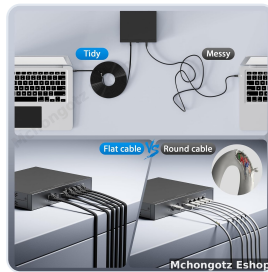

READY TO ORDER?

Get yours today — fast delivery across Tanzania.

Visit our shop, call us, or order online at mchongotz.co.tz. Backed by warranty for your peace of mind.

tzs 45,000 **-22%**

CONTACT & FIND US

- LOCATION
  Dar es Salaam, Tanzania
- PHONE
  +255738050165 • +255658157565
- EMAIL
  info@mchongotz.co.tz
- WEBSITE
  mchongotz.co.tz