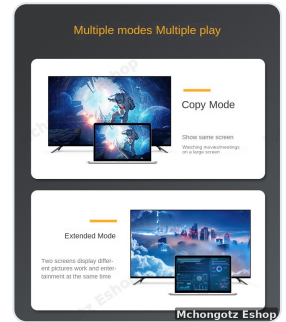

Function: Extend docking and solve distance problems

Scope of application: Computer/Notebook/TV/Projector

Shell material: Aluminum alloy

Resolution: 8K

PS: The above parameters are measured in mm.

READY TO ORDER?