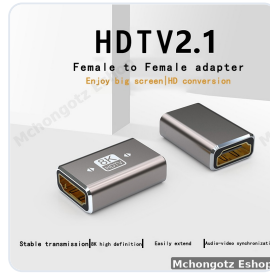

READY TO ORDER?

Get yours today — fast delivery across Tanzania.

Visit our shop, call us, or order online at mchongotz.co.tz. Flexible instalment plans available.

TZS 10,000 -50%

CONTACT & FIND US

- LOCATION: Dar es Salaam, Tanzania
- PHONE: +255738050165 • +255658157565
- EMAIL: info@mchongotz.co.tz
- WEBSITE: mchongotz.co.tz