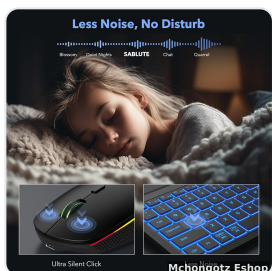

PRODUCT IMAGES (7)