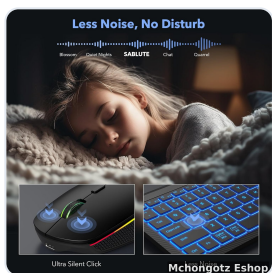

PRODUCT IMAGES (7)