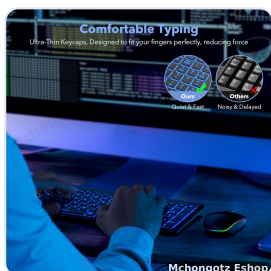

PRODUCT IMAGES (7)