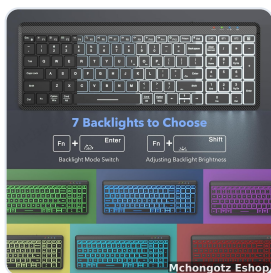

PRODUCT IMAGES (7)