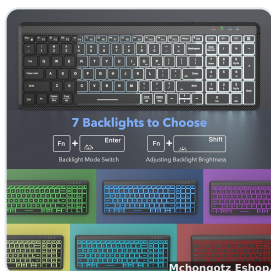

PRODUCT IMAGES (7)