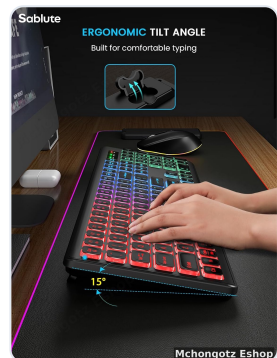

PRODUCT IMAGES (8)