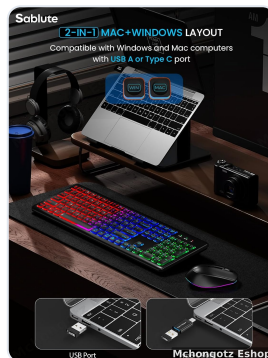

PRODUCT IMAGES (8)