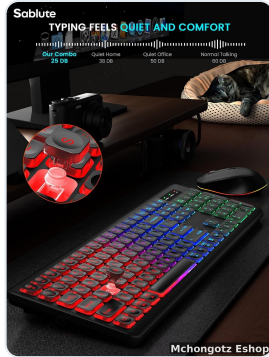

READY TO ORDER?

**Get yours today —
fast delivery across Tanzania.**

Visit our shop, call us, or order online at mchongotz.co.tz.

TZS 110,000 -8%

CONTACT & FIND US

- 📍 **LOCATION**
  Dar es Salaam, Tanzania
- 📞 **PHONE**
  +255738050165 • +255658157565
- ✉️ **EMAIL**
  info@mchongotz.co.tz
- 🌐 **WEBSITE**
  mchongotz.co.tz