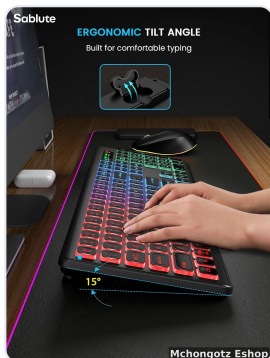

PRODUCT IMAGES (8)