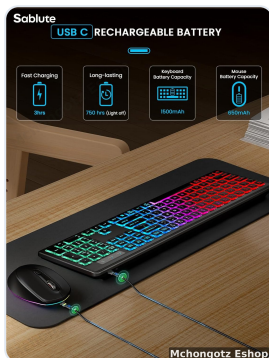

PRODUCT IMAGES (8)