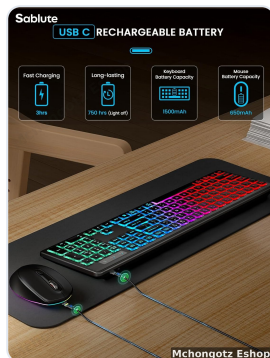

PRODUCT IMAGES (8)