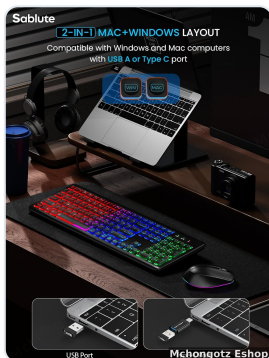

PRODUCT IMAGES (8)