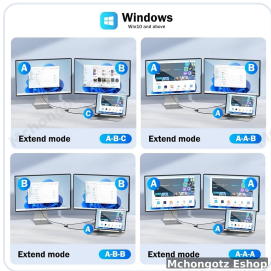

- Display Output Ports: 2 x HDMI
- Display Support: Dual External HDMI Display on Compatible Devices
- Triple Display Support: Laptop Screen + 2 External HDMI Displays on Compatible Setup
- MST Support: Yes, on Supported Windows / Compatible Devices
- macOS Compatibility: Supported with Display Behavior Depending on Mac Model and System Limitations
- Body Material: Aluminum Body
- Cable Type: Braided Cable
- Compatible Systems: Windows and macOS
- Compatible Devices: Supported USB-C / USB-A Laptops, Desktops, PCs and Mac Devices
- Usage Type: Multi-Display Setup, Office Work, Presentations, Teaching, Productivity and Home Office Use
- Important Compatibility Note: Display Output Depends on Device Port, Graphics Support, Operating System and Required Driver Support Where Applicable
- Best Use: Connecting Two HDMI Screens to a Compatible Laptop or Computer for Better Productivity

PRODUCT IMAGES (12)

READY TO ORDER?

Get yours today — fast delivery across Tanzania.

Visit our shop, call us, or order online at mchongotz.co.tz. Flexible instalment plans available.

TZS 70,000 -20%

CONTACT & FIND US

- LOCATION
  Dar es Salaam, Tanzania
- PHONE
  +255738050165 • +255658157565
- EMAIL
  info@mchongotz.co.tz
- WEBSITE
  mchongotz.co.tz