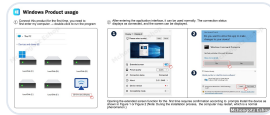

- Display Output Ports: 2 x HDMI
- Display Support: Dual External HDMI Display on Compatible Devices
- Triple Display Support: Laptop Screen + 2 External HDMI Displays on Compatible Setup
- MST Support: Yes, on Supported Windows / Compatible Devices
- macOS Compatibility: Supported with Display Behavior Depending on Mac Model and System Limitations
- Body Material: Aluminum Body
- Cable Type: Braided Cable
- Compatible Systems: Windows and macOS
- Compatible Devices: Supported USB-C / USB-A Laptops, Desktops, PCs and Mac Devices
- Usage Type: Multi-Display Setup, Office Work, Presentations, Teaching, Productivity and Home Office Use
- Important Compatibility Note: Display Output Depends on Device Port, Graphics Support, Operating System and Required Driver Support Where Applicable
- Best Use: Connecting Two HDMI Screens to a Compatible Laptop or Computer for Better Productivity

PRODUCT IMAGES (12)

READY TO ORDER?

Get yours today — fast delivery across Tanzania.

Visit our shop, call us, or order online at mchongotz.co.tz. Flexible instalment plans available.

TZS 70,000 -20%

CONTACT & FIND US

- LOCATION
  Dar es Salaam, Tanzania
- PHONE
  +255738050165 • +255658157565
- EMAIL
  info@mchongotz.co.tz
- WEBSITE
  mchongotz.co.tz