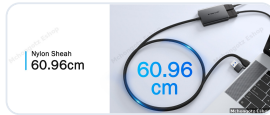

- Display Output Ports: 2 x HDMI
- Display Support: Dual External HDMI Display on Compatible Devices
- Triple Display Support: Laptop Screen + 2 External HDMI Displays on Compatible Setup
- MST Support: Yes, on Supported Windows / Compatible Devices
- macOS Compatibility: Supported with Display Behavior Depending on Mac Model and System Limitations
- Body Material: Aluminum Body
- Cable Type: Braided Cable
- Compatible Systems: Windows and macOS
- Compatible Devices: Supported USB-C / USB-A Laptops, Desktops, PCs and Mac Devices
- Usage Type: Multi-Display Setup, Office Work, Presentations, Teaching, Productivity and Home Office Use
- Important Compatibility Note: Display Output Depends on Device Port, Graphics Support, Operating System and Required Driver Support Where Applicable
- Best Use: Connecting Two HDMI Screens to a Compatible Laptop or Computer for Better Productivity

PRODUCT IMAGES (12)

READY TO ORDER?

Get yours today — fast delivery across Tanzania.

Visit our shop, call us, or order online at mchongotz.co.tz. Flexible instalment plans available.

TZS 70,000 -20%

CONTACT & FIND US

- LOCATION
  Dar es Salaam, Tanzania
- PHONE
  +255738050165 • +255658157565
- EMAIL
  info@mchongotz.co.tz
- WEBSITE
  mchongotz.co.tz