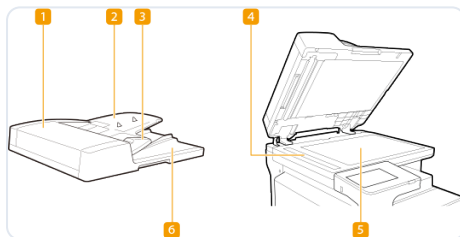

PRODUCT IMAGES (3)