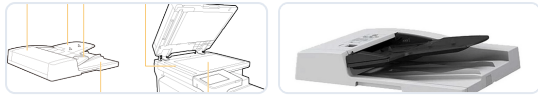

Canon DADF for IR2425 | Duplex Automatic Document Feeder | Price in Tanzania

Accessories • Canon • Model: DADF for IR2425

✓ In Stock ✓ Warranty

TZS 1,150,000
TZS 1,080,000 SAVE 6%

TECHNICAL SPECIFICATIONS

CONDITION **New**

KEY FEATURES

- 2-in-1 Convertible
- Automatic Document Feeding
- Business Upgrade
- Duplex Scanning
- Easy Integration
- Fast Operation
- High Efficiency
- Lightweight Laptop
- Office Ready
- Student Friendly
- touch-app Touchscreen
- X360

PRODUCT DESCRIPTION

- Tired of scanning or copying documents one page at a time? The Canon DADF transforms your IR2425 into a faster, more efficient office machine.
- Designed specifically for Canon IR2425, ensuring perfect compatibility and smooth integration.
- Duplex Automatic Document Feeder (DADF) allows double-sided scanning and copying automatically, saving time and effort.
- Handles multiple pages at once, making it ideal for offices dealing with bulk documents.
- Improves workflow efficiency and reduces manual work in busy environments.
- Smooth paper handling ensures reliable performance without frequent jams.
- Perfect upgrade for businesses looking to increase productivity without buying a new machine.
- ⚠ Only compatible with Canon IR2425 series — not universal.
- □ Advantage: Duplex + automatic feeding = faster operations and professional document handling.
- Best For
 - □ Offices & Companies
 - □ Schools & Institutions
 - □ Printing Businesses
 - □ Admin & Document Processing
 - □ High-Volume Scanning & Copying