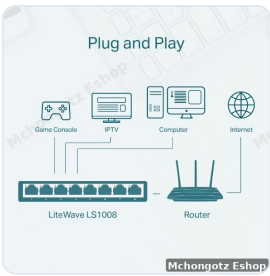

Mchongotz Eshop